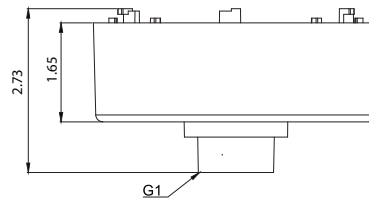

AVM-JB-V-S1-T

JUNCTION BOX FOR FIXED LENS SMALL VANDAL DOME CAMERAS

AVM-JB-V-S1-T JUNCTION BOX

JUNCTION BOX FOR FIXED LENS SMALL VANDAL DOME CAMERAS

FUNCTIONS

- Aluminum alloy material with surface spray treatment
- Camera cables can be collected and hidden
- Bottom inlet and side inlet
- Available for wall or ceiling mounting

SPECIFICATIONS

GENERAL

Material	Aluminum alloy
Color	white
Working Temperature	-40°C~60°C (-40°F~140°F)
Working Humidity	10~90% (Non-Condensing)
Ingress Protection	IP54
Dimensions	4.76" (121mm) x 2.73" (69.5mm)

DIMENSIONS

Unit : inch

AVYCON[®]