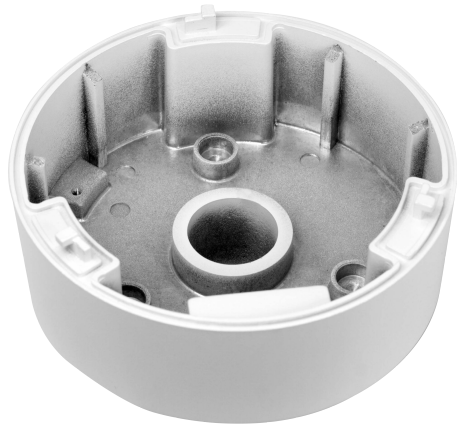

AVM-JB-V-S1-T

JUNCTION BOX FOR FIXED LENS SMALL VANDAL DOME CAMERAS

AVM-JB-V-S1-T JUNCTION BOX

JUNCTION BOX FOR FIXED LENS SMALL VANDAL DOME CAMERAS

FUNCTIONS

- Aluminum alloy material with surface spray treatment
- Camera cables can be collected and hidden
- Bottom inlet and side inlet
- Available for wall or ceiling mounting

SPECIFICATIONS

GENERAL

Material	Aluminum alloy
Color	white
Working Temperature	-40°C~60°C (-40°F~140°F)
Working Humidity	10~90% (Non-Condensing)
Ingress Protection	IP54
Dimensions	4.76" (121mm) x 2.73" (69.5mm)

DIMENSIONS

Unit : inch

AVYCON[®]