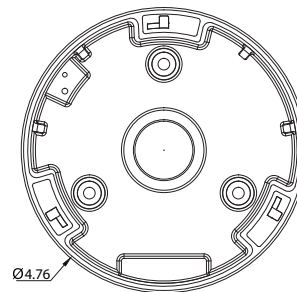

AVM-JB-V-S1-T

JUNCTION BOX FOR FIXED LENS SMALL VANDAL DOME CAMERAS

AVM-JB-V-S1-T JUNCTION BOX

JUNCTION BOX FOR FIXED LENS SMALL VANDAL DOME CAMERAS

FUNCTIONS

- Aluminum alloy material with surface spray treatment
- Camera cables can be collected and hidden
- Bottom inlet and side inlet
- Available for wall or ceiling mounting

SPECIFICATIONS

GENERAL

Material	Aluminum alloy
Color	white
Working Temperature	-40°C~60°C (-40°F~140°F)
Working Humidity	10~90% (Non-Condensing)
Ingress Protection	IP54
Dimensions	4.76" (121mm) x 2.73" (69.5mm)

DIMENSIONS

Unit : inch

AVYCON[®]